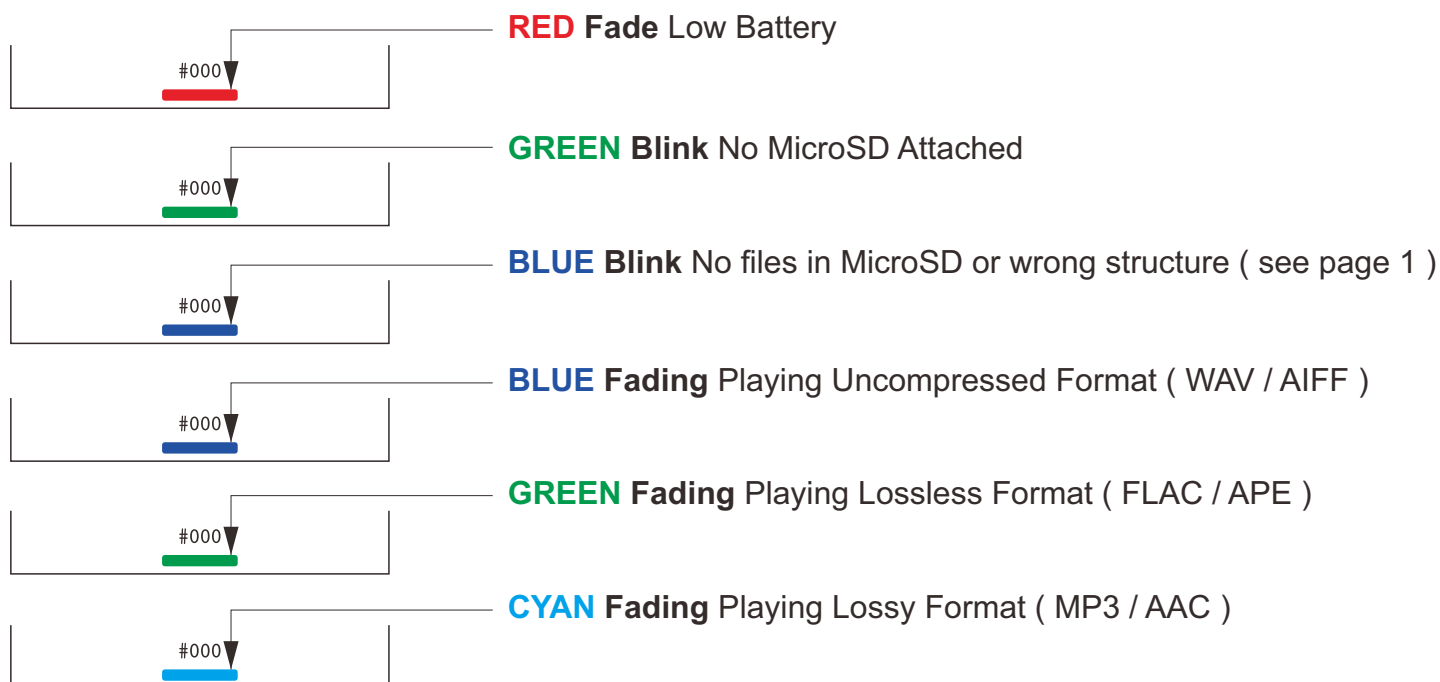

Play Notification